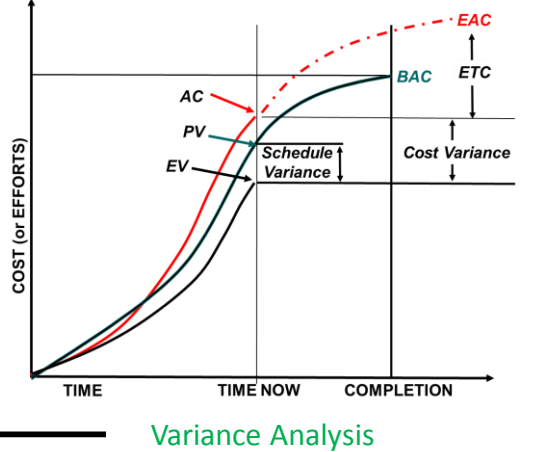

Project Management Foundation

Project Management Plan (PM Methods, Component Plans) ← (Measured Against) → Validated Deliverables

Key Project Influencers/Tools

- Templates, Historical Data, Policies, Change Control Systems, Industry Norms, Standards, Regulations, Organizational Structures, Expert Judgement, Quality Control Techniques, Corporate Knowledge Base