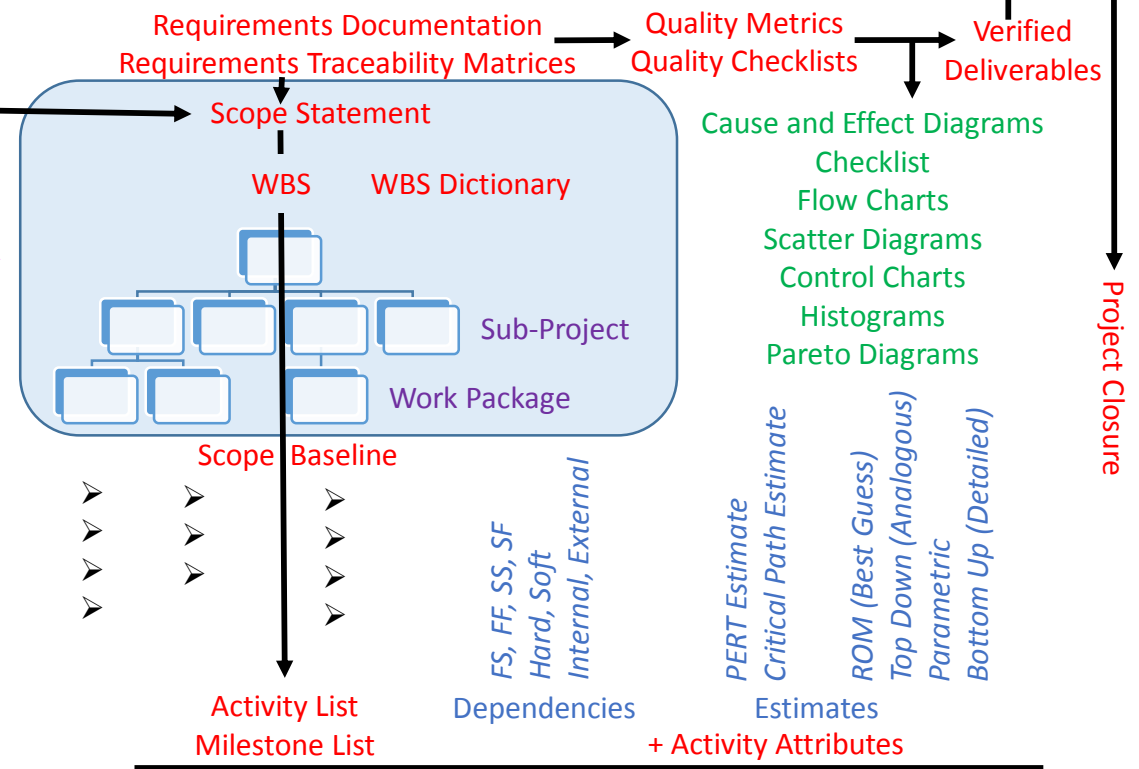

Project Management Foundation

Project Management Plan (PM Methods, Component Plans) ← (Measured Against) → Validated Deliverables

Key Project Influencers/Tools

- Templates, Historical Data, Policies, Change Control Systems, Industry Norms, Standards, Regulations, Organizational Structures, Expert Judgement, Quality Control Techniques, Corporate Knowledge Base